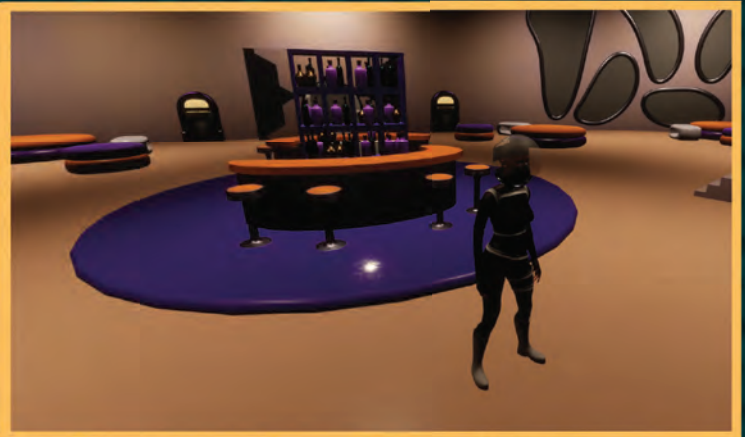

IVAN BIERWALD | DIANA FRANK | ALEKSANDER PETROVIC | ARIANNA BUSCEMI JANEIRO

h_da
hochschule
darmstadt

member of
eUT+

+animation
game

RETRO
PUNKS

FROM THE YEAR 3000... THE HIGHLY PRAISED SPACE CRUISER

STARLINER 3000

STARLINER 3000 IS A STEALTH-ADVENTURE PUZZLER FOR PC,
WITH A 50S/60S RETRO-FUTURISTIC AESTHETIC.

CIMA, A LONE SCAVENGER, WHO FINDS AND BOARDS
THE STRANDED STARLINER.
EXPLORING AND ROBBING THE SHIP, WHILE AVOIDING
THE PATROLLING SHIP AI AND DISCOVERING THE DARK
STORY OF THE STARLINER.