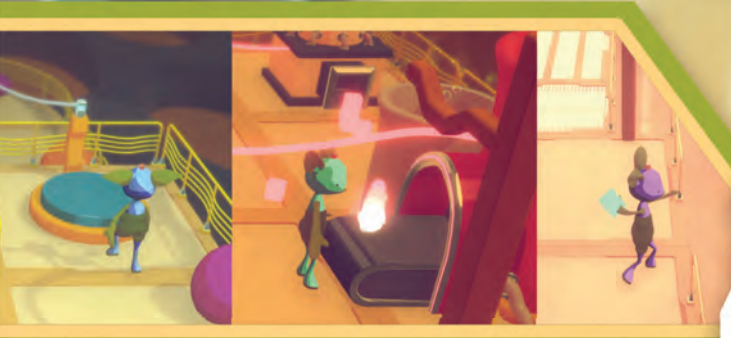

The multiplayer
game for
singleplayers