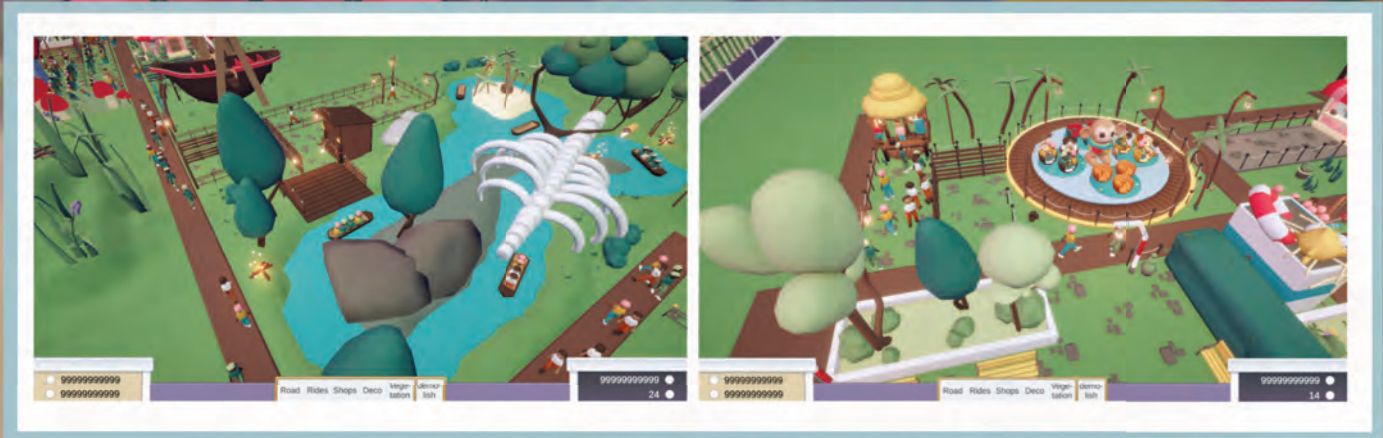

This quirky game puts a twist into the classic
building and management genre by merging it
with true crime and cults. Are you ready to
become a cult lead... ehem.. park owner?